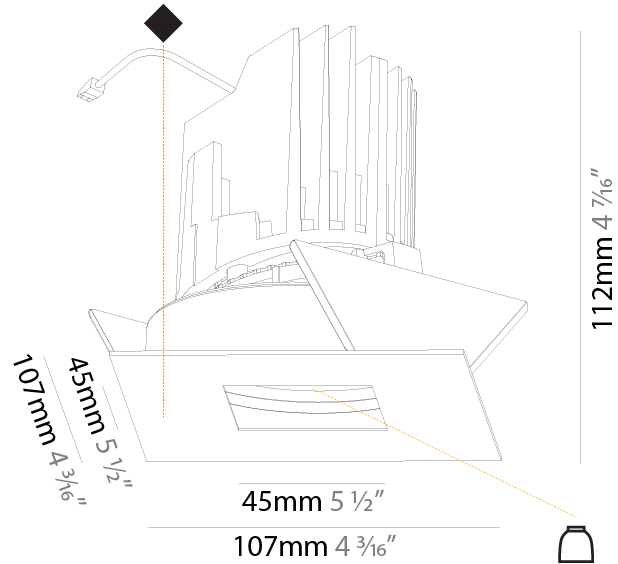

PHYSICAL

Shape: Square
Length (mm): 107
Length (in): 4 ³/₁₆"
Width (mm): 107
Width (in): 4 ³/₁₆"
Depth (mm): 112
Depth (in): 4 ⁷/₁₆"
Ceiling Thickness (mm): 10 / 12.5 / 15
Ceiling Thickness (in): 3/8 or 1/2 or 9/16
Min. Recessing Depth (mm): 130
Min. Recessing Depth (in): 5 ¹/₈"
Light Distribution: Adjustable / Downlight
Weight (kg): 0.479
Weight (lbs): 1.06
Fixture Finish: SSR / BKV / CWI / CRY / HAB / UFT / ITA / RUA / FTG / MYG / LOD / PUS / FRO / FUP / KIA / POP / BLS / SPG / MEY / GOH / GUM / CHC / COM / ABZ / JAG / OBR / MOS / ROR
Fixture Material: Aluminum Die Cast
Cut-out Measurements: 98mm / 3 7/8"

ELECTRICAL

Lamp Type: LED (Zhaga Standard)
Input Wattage (W): 16.5
Total Output Wattage (W): 14
Dimming: Tri-Mode (Non-Dimming and Phase Dimming (120Vac only) and 0-10V Dimming)
Driver Included: No
Driver Location: Recessed Housing
Driver Type: Constant Current - Universal
Driver Class: Class 2
Housing: See components
Input Voltage (V): 120 - 277
Constant Current (MA): 500

LED

Number of LEDs: 1
Color Temperature (°K): 2700 / 3000 / 3500 / 4000
Max. Delivered Lumen (lm): 940 / 980 / 1029 / 1050
Nominal Lumen (lm): 1386 / 1438 / 1511 / 1542
CRI: >90 CRI
Lamp Life (hrs): 50000

OPTICAL

Reflector°: 20 / 40 / 60
Adjustability: Rotational 355°; Tilt 30°

RATINGS AND CERTIFICATIONS

Certified By: Certified for North American Standards
IP rating: IP20