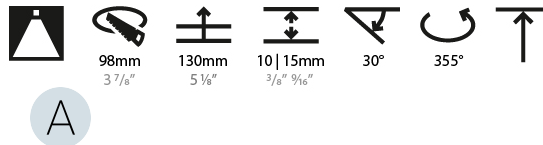

PHYSICAL

Shape: Square
Length (mm): 107
Length (in): 4 ³/₁₆"
Width (mm): 107
Width (in): 4 ³/₁₆"
Depth (mm): 112
Depth (in): 4 ⁷/₁₆"
Ceiling Thickness (mm): 10 / 12.5 / 15
Ceiling Thickness (in): 3/8 or 1/2 or 9/16
Min. Recessing Depth (mm): 130
Min. Recessing Depth (in): 5 ¹/₈"
Light Distribution: Adjustable / Downlight
Weight (kg): 0.479
Weight (lbs): 1.06
Fixture Finish: SSR / BKV / CWI / CRY / HAB / UFT / ITA / RUA / FTG / MYG / LOD / PUS / FRO / FUP / KIA / POP / BLS / SPG / MEY / GOH / GUM / CHC / COM / ABZ / JAG / OBR / MOS / ROR
Fixture Material: Aluminum Die Cast
Cut-out Measurements: 98mm / 3 7/8"

ELECTRICAL

Lamp Type: LED (Zhaga Standard)
Input Wattage (W): 16.5
Total Output Wattage (W): 14
Dimming: Tri-Mode (Non-Dimming and Phase Dimming (120Vac only) and 0-10V Dimming)
Driver Included: No
Driver Location: Recessed Housing
Driver Type: Constant Current - Universal
Driver Class: Class 2
Housing: See components
Input Voltage (V): 120 - 277
Constant Current (MA): 500

LED

Number of LEDs: 1
Color Temperature (°K): 2700 / 3000 / 3500 / 4000
Max. Delivered Lumen (lm): 940 / 980 / 1029 / 1050
Nominal Lumen (lm): 1386 / 1438 / 1511 / 1542
CRI: >90 CRI
Lamp Life (hrs): 50000

OPTICAL

Reflector°: 20 / 40 / 60
Adjustability: Rotational 355°; Tilt 30°

RATINGS AND CERTIFICATIONS

Certified By: Certified for North American Standards
IP rating: IP20