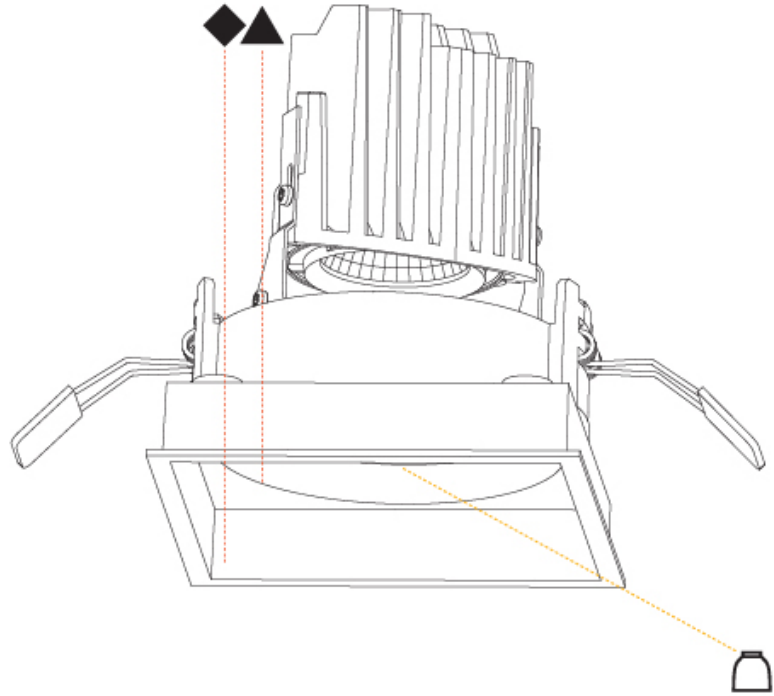

BIONIQ SQUARE DEEP RECESSED

A35368-

PROJECT	
TYPE	
SPECIFIER	
QUANTITY	
DATE	

For Color / Finish Chart & Symbology see Appendix or product page downloadable area.

	27K	35K	30K	40K	°K
Color Temperature	2700K	3500K	3000K	4000K	
Reflector	20	40	60		
	20°	40°	60°		

ORDER-EXAMPLE:

L3XXXX- 02 02 30K 20

Black Black 3000K 20°